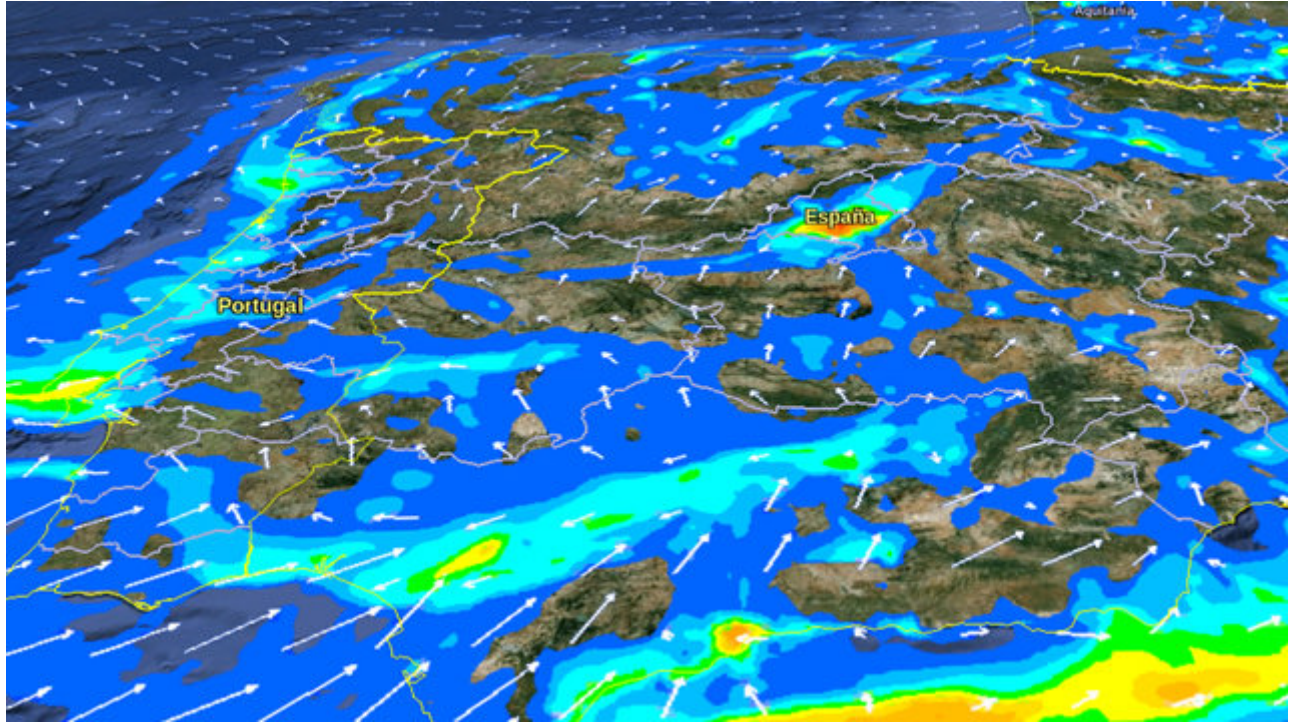

## Estructura científica

### Departamentos

- A screenshot of JavaScript code, likely from a jQuery plugin, showing event handling for tabs and affixes. The code includes functions for showing/hiding tabs, activating/deactivating them, and handling affix behavior based on scroll position. Key elements include 'show.bs.tab', 'hide.bs.tab', 'activate', 'deactivate', and 'affix' methods.